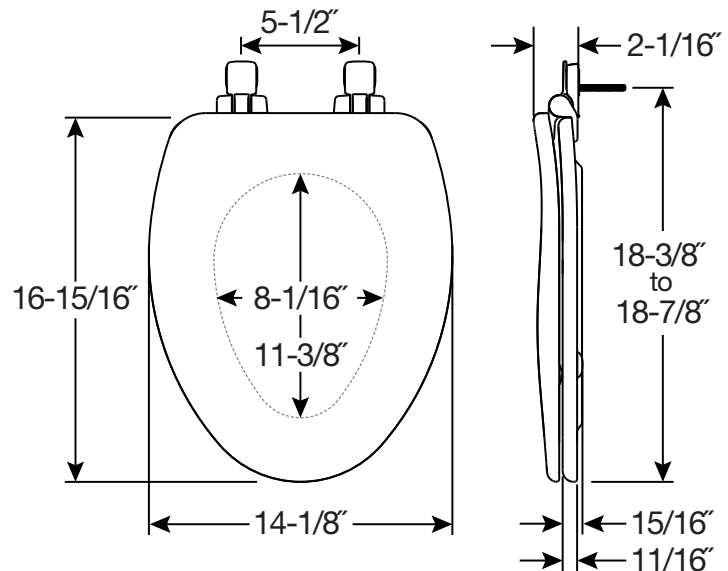

ALÉSIO II™ 19170PLSL

RESIDENTIAL HIGH DENSITY™
ENAMELED WOOD TOILET SEAT

FEATURES:

- **STA-TITE® Seat Fastening System™**
  Never Loosens™
- **Easy•Clean & Change®**
  Removes for easy cleaning
- **Whisper•Close®**
  Slowly and quietly closes
- **Precision Seat Fit™**
  1/2" front-to-back adjustability provides the perfect bowl fit
- **Super Grip Bumpers™**
  Provides greater stability
- **Highly-Stylized Design**
  Superior high-gloss finish resists chipping and scratching

SPECIFICATIONS:

1. **Size:** Elongated
2. **Material:** High Density™ Enameled Wood
3. **Style:** Closed Front with Cover
4. **Ring Bumpers:** Two
5. **Hinges:** Plastic
6. **Hardware:** STA-TITE® Seat Fastening System™
7. **Brand:** Bemis-Branded Product

Proudly Made in the USA

Eco-Friendly