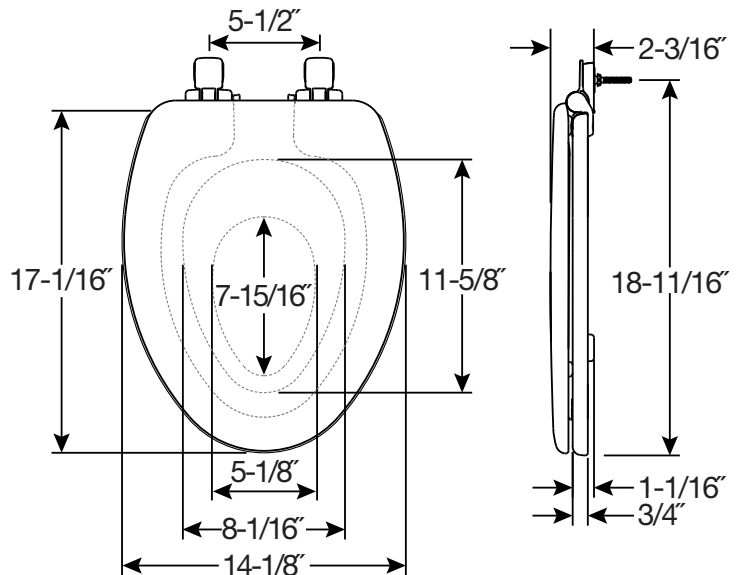

NEXTSTEP™ 1483SLOW

RESIDENTIAL ENAMELED WOOD TOILET SEAT

FEATURES:

- **Built-In Potty Seat™**
Secures magnetically in cover when not in use
- **Fits Both Adults and Children**
2-in-1 toilet seat accommodates the needs of both adult and child
- **Plastic Child Seat**
Easily removes for cleaning or when no longer needed
- **STA-TITE® Seat Fastening System™**
Never Loosens™
- **Easy•Clean & Change®**
Removes for easy cleaning
- **Whisper•Close®**
Slowly and quietly closes

SPECIFICATIONS:

- Size:** Elongated
- Material:** Enameled Wood / Plastic
- Style:** Closed Front with Cover
- Ring Bumpers:** Two
- Hinges:** Plastic
- Hardware:** STA-TITE® Seat Fastening System™

Proudly Made in the USA